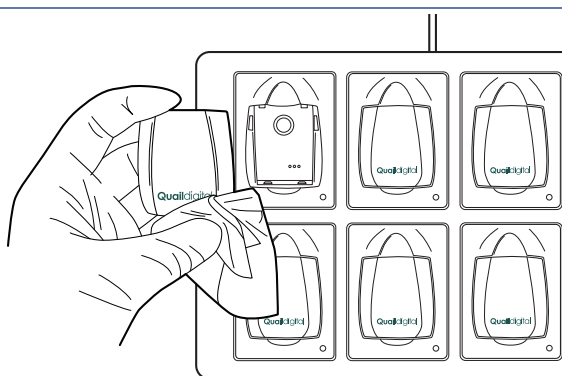

Before use...

Take disinfecting wipe from dispenser

Take a headset from charger hanger and wipe thoroughly

Take a battery from charger and wipe thoroughly

Attach together and put on head.

After use...

Separate ear cushion from headset and wipe thoroughly

Wipe headset and boom thoroughly and return to charger hanger

Wipe battery thoroughly and return to charger

Wipe all headsets, batteries, charger and hanger twice a day, even if not used