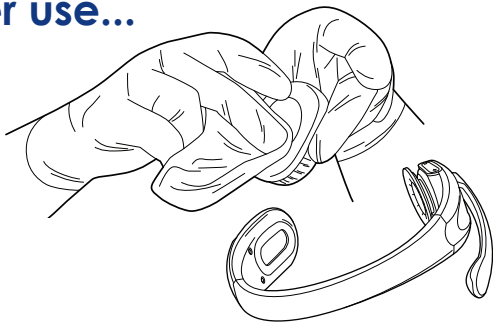

Before use...

Take disinfecting wipe from dispenser

Take a headset from charger hanger and wipe thoroughly

Take a battery from charger and wipe thoroughly

Attach together and put on head.

After use...

Separate ear cushion from headset and wipe thoroughly

Wipe headset and boom thoroughly and return to charger hanger

Wipe battery thoroughly and return to charger

Wipe all headsets, batteries, charger and hanger twice a day, even if not used