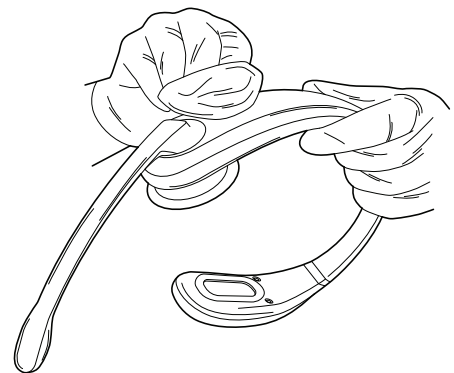

Before use...

Take disinfecting wipe from dispenser

Take a headset from charger hanger and wipe thoroughly

Take a battery from charger and wipe thoroughly

Attach together and put on head.

After use...

Separate ear cushion from headset and wipe thoroughly

Wipe headset and boom thoroughly and return to charger hanger

Wipe battery thoroughly and return to charger

Wipe all headsets, batteries, charger and hanger twice a day, even if not used