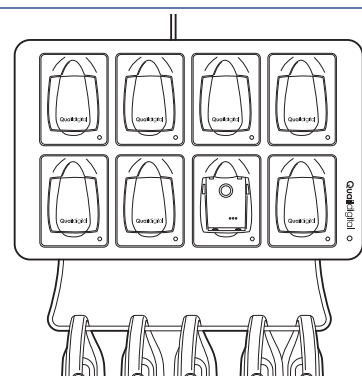

Before use...

Take disinfecting wipe from dispenser

Take a headset from charger hanger and wipe thoroughly

Take a battery from charger and wipe thoroughly

Attach together and put on head.

After use...

Separate ear cushion from headset and wipe thoroughly

Wipe headset and boom thoroughly and return to charger hanger

Wipe battery thoroughly and return to charger

Wipe all headsets, batteries, charger and hanger twice a day, even if not used