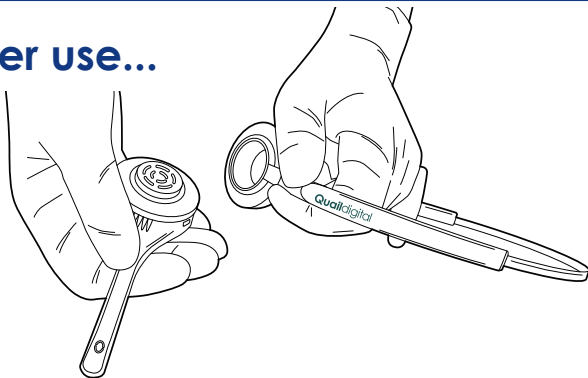

**Before use...**

Take disinfecting wipe from dispenser

Take a headset from charger and wipe thoroughly

Take a headband from hanger and wipe thoroughly

Attach together and put on head.

**After use...**

Separate headset from headband