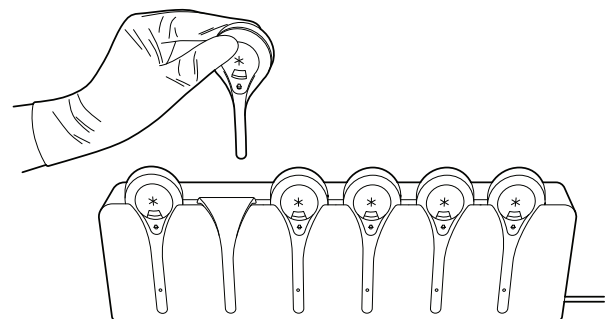

Before use...

Take disinfecting wipe from dispenser

Take a headset from charger and wipe thoroughly

Take a headband from hanger and wipe thoroughly

Attach together and put on head.

After use...

Separate headset from headband

Wipe headset thoroughly and return to charger

Wipe headband thoroughly and return to hanger

Wipe headsets, charger, hanger and shelf surfaces thoroughly twice a day as part of your cleaning routine