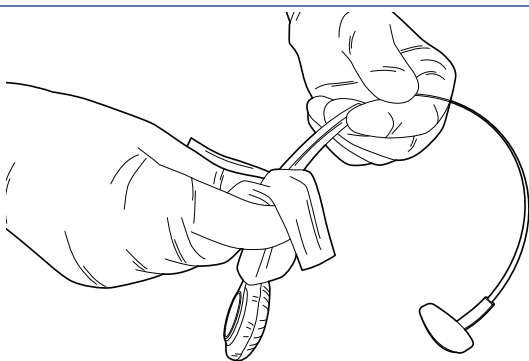

Before use...

Take disinfecting wipe from dispenser

Take a headset from charger and wipe thoroughly

Take a headband from hanger and wipe thoroughly

Attach together and put on head.

After use...

Separate headset from headband

Wipe headset thoroughly and return to charger

Wipe headband thoroughly and return to hanger

Wipe headsets, charger, hanger and shelf surfaces thoroughly twice a day as part of your cleaning routine