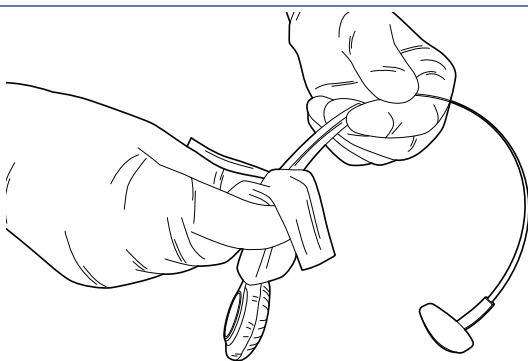

Before use...

Take disinfecting wipe from dispenser

Take a headset from charger and wipe thoroughly

Take a headband from hanger and wipe thoroughly

Attach together and put on head.

After use...

Separate headset from headband

Wipe headset thoroughly and return to charger

Wipe headband thoroughly and return to hanger

Wipe headsets, charger, hanger and shelf surfaces thoroughly twice a day as part of your cleaning routine