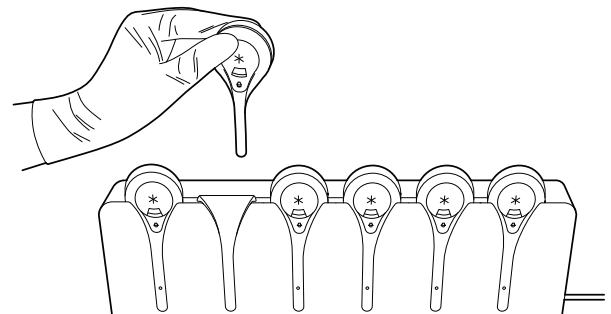

Before use...

Take disinfecting wipe from dispenser

Take a headset from charger and wipe thoroughly

Take a headband from hanger and wipe thoroughly

Attach together and put on head.

After use...

Separate headset from headband

Wipe headset thoroughly and return to charger

Wipe headband thoroughly and return to hanger

Wipe headsets, charger, hanger and shelf surfaces thoroughly twice a day as part of your cleaning routine