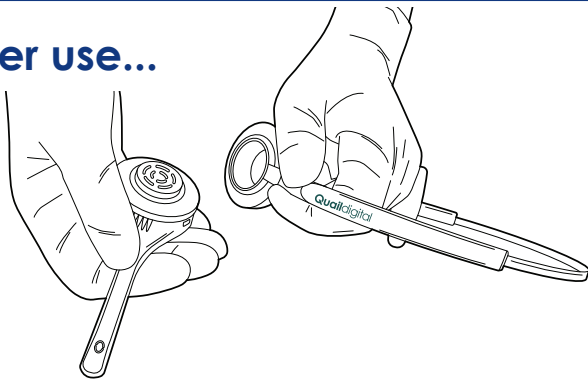

Before use...

Take disinfecting wipe from dispenser

Take a headset from charger and wipe thoroughly

Take a headband from hanger and wipe thoroughly

Attach together and put on head.

After use...

Separate headset from headband