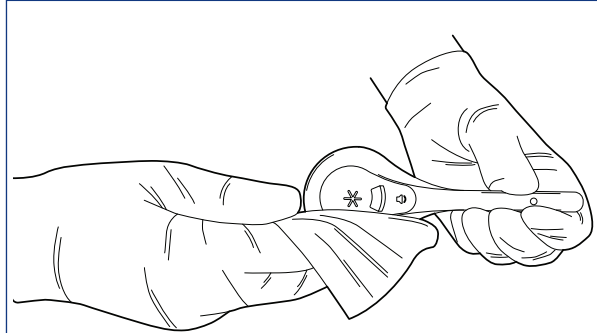

Before use...

Take disinfecting wipe from dispenser

Take a headset from charger and wipe thoroughly

Take a headband from hanger and wipe thoroughly

Attach together and put on head.

After use...

Separate headset from headband

Wipe headset thoroughly and return to charger

Wipe headband thoroughly and return to hanger

Wipe headsets, charger, hanger and shelf surfaces thoroughly twice a day as part of your cleaning routine